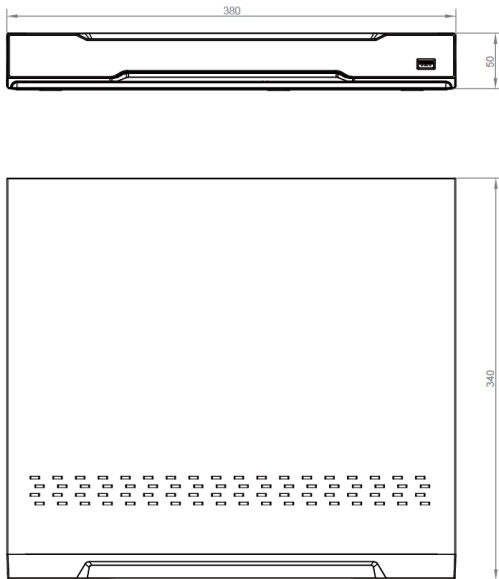

<SSN04PRG, SSN08PRG, SSN16PRG>

Ordering Information

Type	Part Number
4 Channel NVR	SSN04PRG
8 Channel NVR	SSN08PRG
16 Channel NVR	SSN16PRG

Dimensions (mm)

Rear Panel

<SSN04PRG>

<SSN08PRG>

<SSN16PRG>